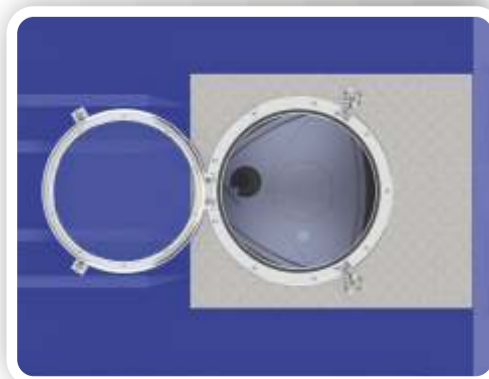

we
measure
the wind

ZX LiDAR: Container

Onshore wind measurements

ZX300

Ge:Net GmbH

Am Rollberg 1
38678 Clausthal-Zellerfeld
☎ +49 53 23 / 94 86 55
info@genetworld.com